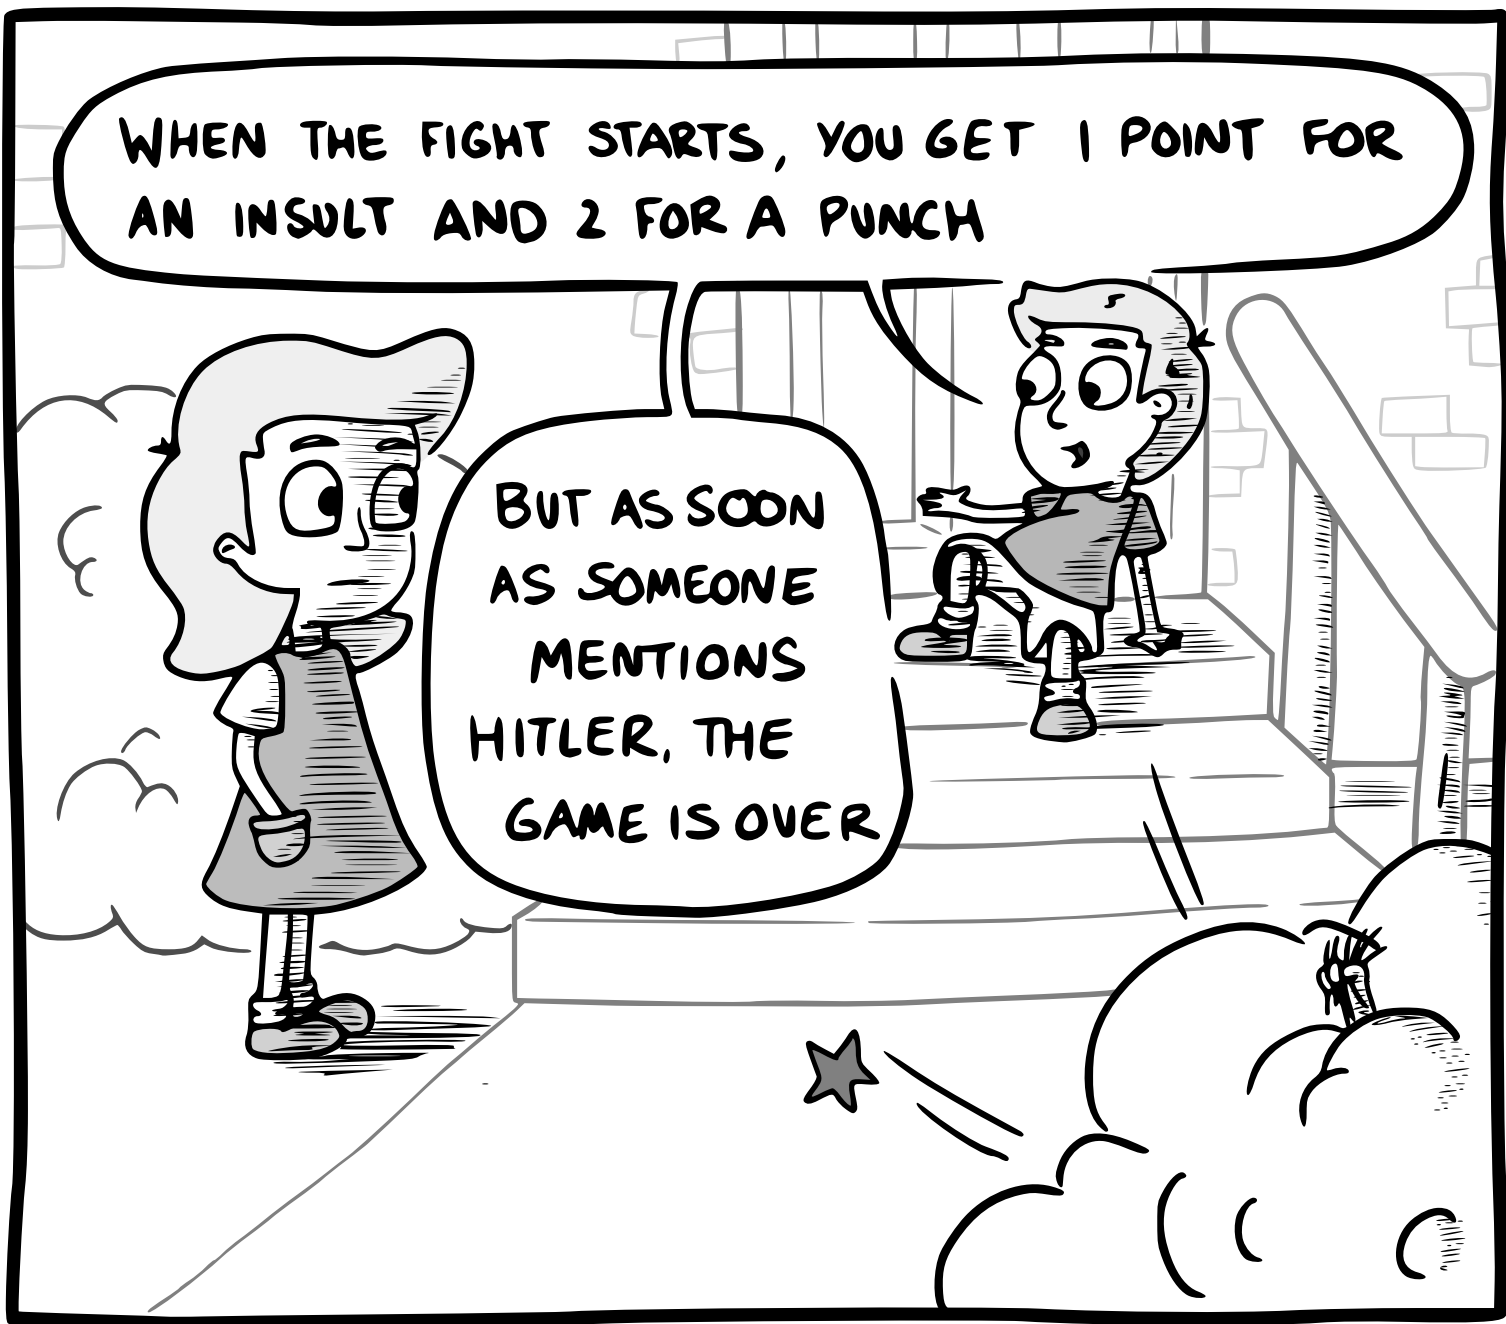

SO HOW DO YOU PLAY "SOCIAL MEDIA"?

WELL FIRST, ONE PERSON SAYS SOMETHING, THEN THE OTHER HAS TO FIND A WAY TO INTERPRET IT AS AN INSULT

WHEN THE FIGHT STARTS, YOU GET 1 POINT FOR AN INSULT AND 2 FOR A PUNCH

BUT AS SOON AS SOMEONE MENTIONS HITLER, THE GAME IS OVER

WHO'S HITLER?

NO IDEA, BUT I'M GUESSING IT'S SOMEONE WHO TOOK THINGS TOO FAR