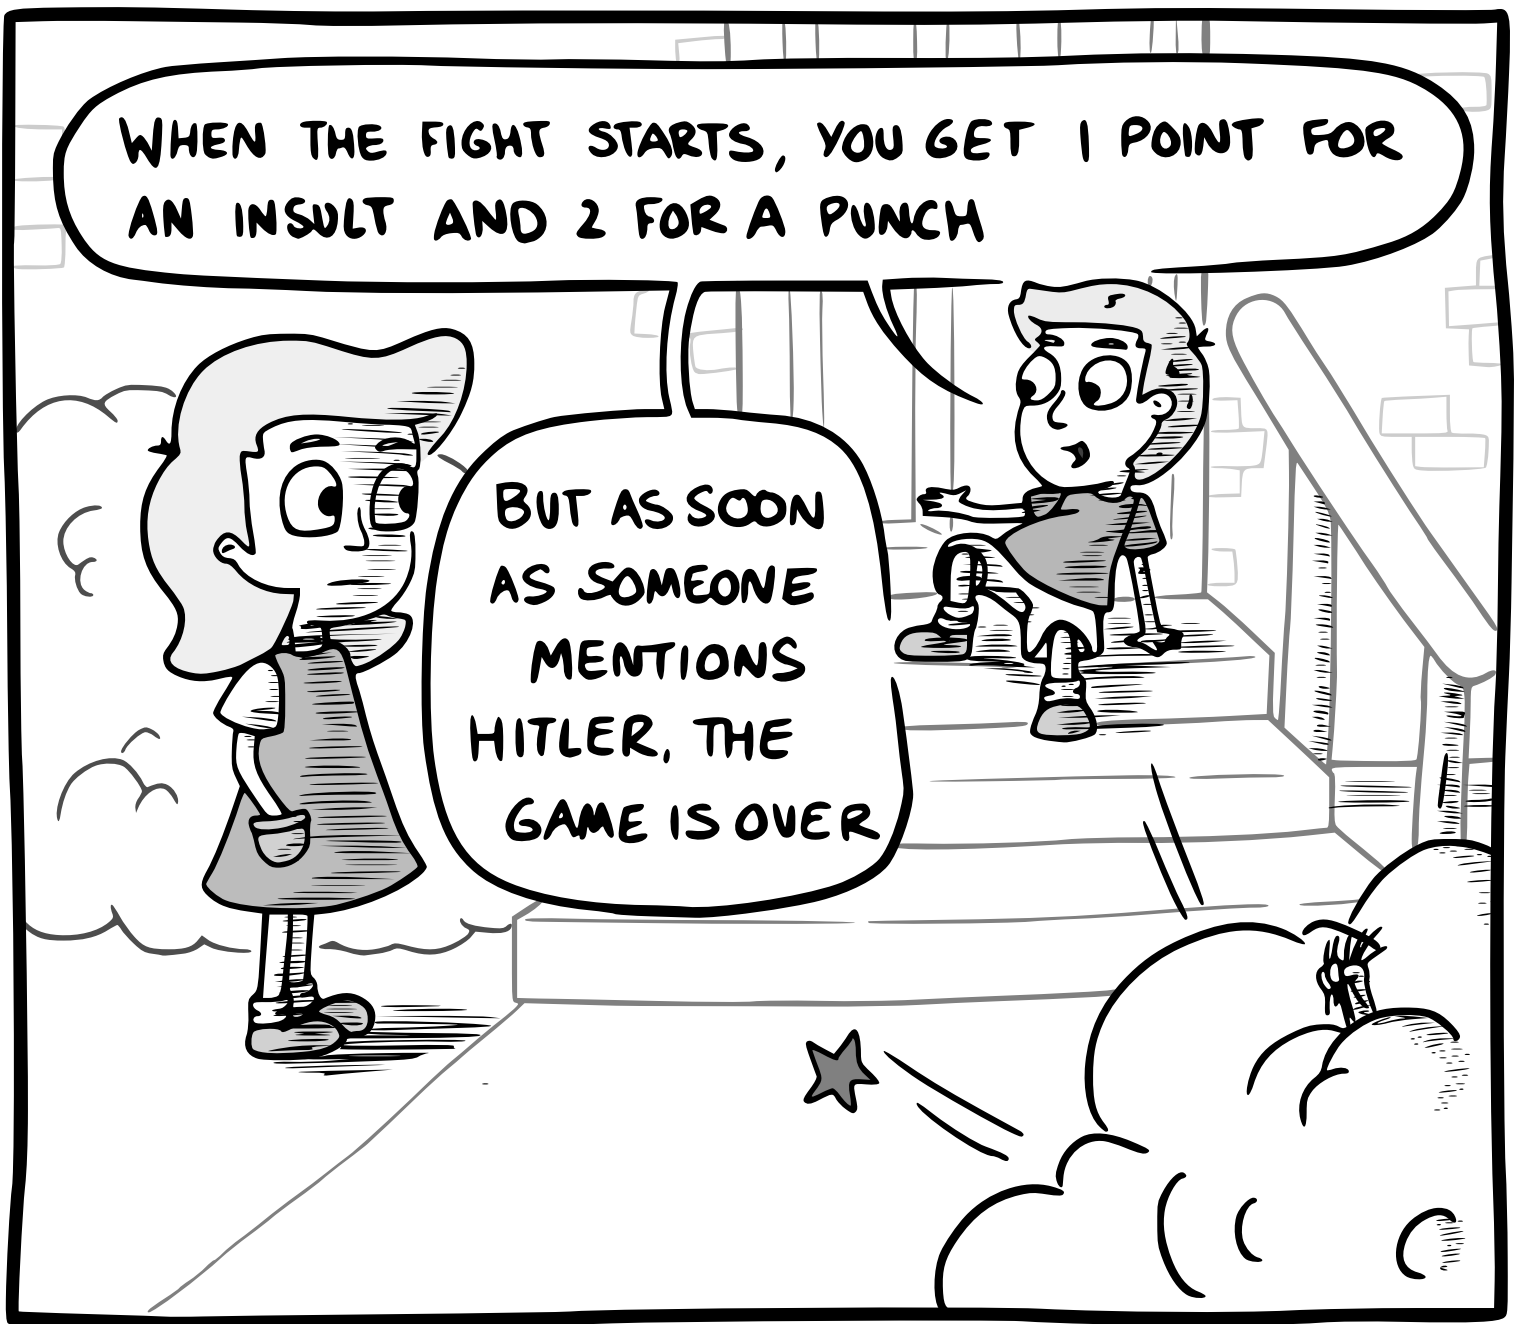

SO HOW DO YOU PLAY "SOCIAL MEDIA"?

WELL FIRST, ONE PERSON SAYS SOMETHING, THEN THE OTHER HAS TO FIND A WAY TO INTERPRET IT AS AN INSULT

WHEN THE FIGHT STARTS, YOU GET 1 POINT FOR AN INSULT AND 2 FOR A PUNCH

BUT AS SOON AS SOMEONE MENTIONS HITLER, THE GAME IS OVER

WHO'S HITLER?

NO IDEA, BUT I'M GUESSING IT'S SOMEONE WHO TOOK THINGS TOO FAR